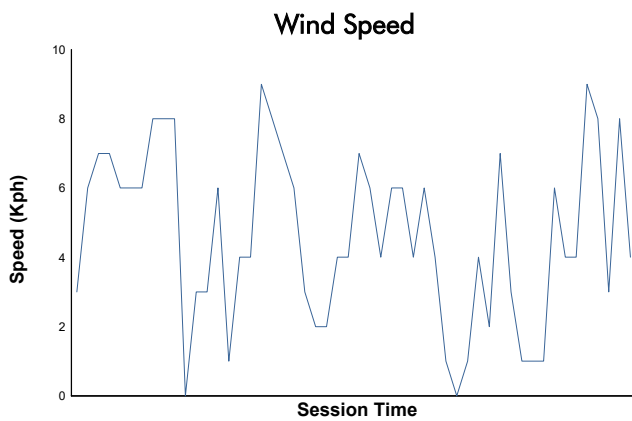

LIGIER

EUROPEAN SERIES

Ligier European Series

Le Mans Heat
Race

Weather Report

Track Status: **DRY**