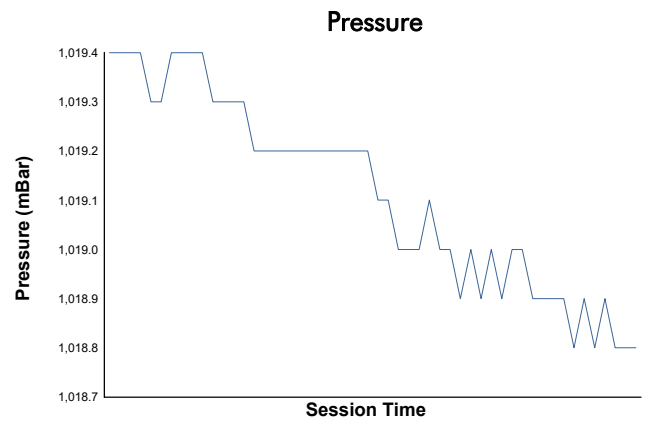

LIGIER

EUROPEAN SERIES

Ligier European Series

Le Mans Heat
Race

Weather Report

Track Status: **DRY**