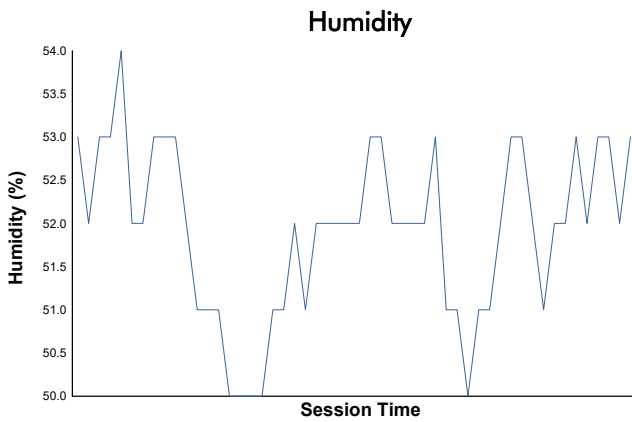

LIGIER

EUROPEAN SERIES

Ligier European Series

Le Mans Heat
Race

Weather Report

Track Status: **DRY**