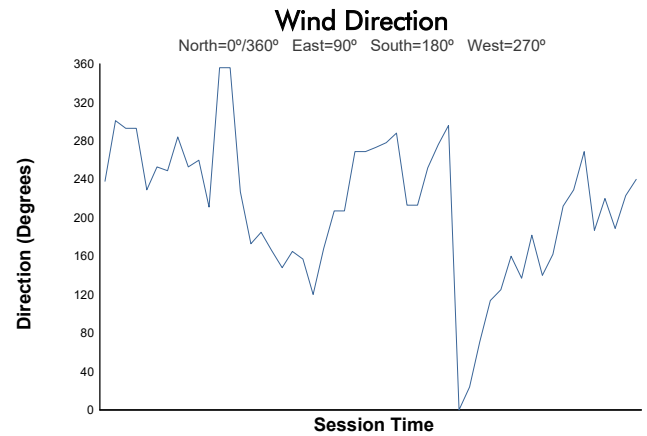

LIGIER

EUROPEAN SERIES

Ligier European Series

Le Mans Heat
Race

Weather Report

Track Status: **DRY**