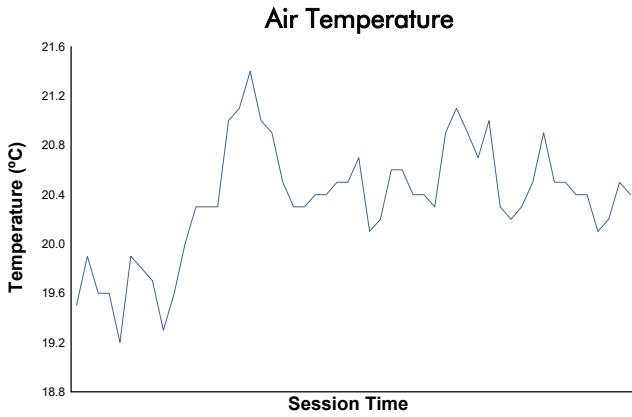

LIGIER

EUROPEAN SERIES

Ligier European Series

Le Mans Heat
Race

Weather Report

Track Status: **DRY**