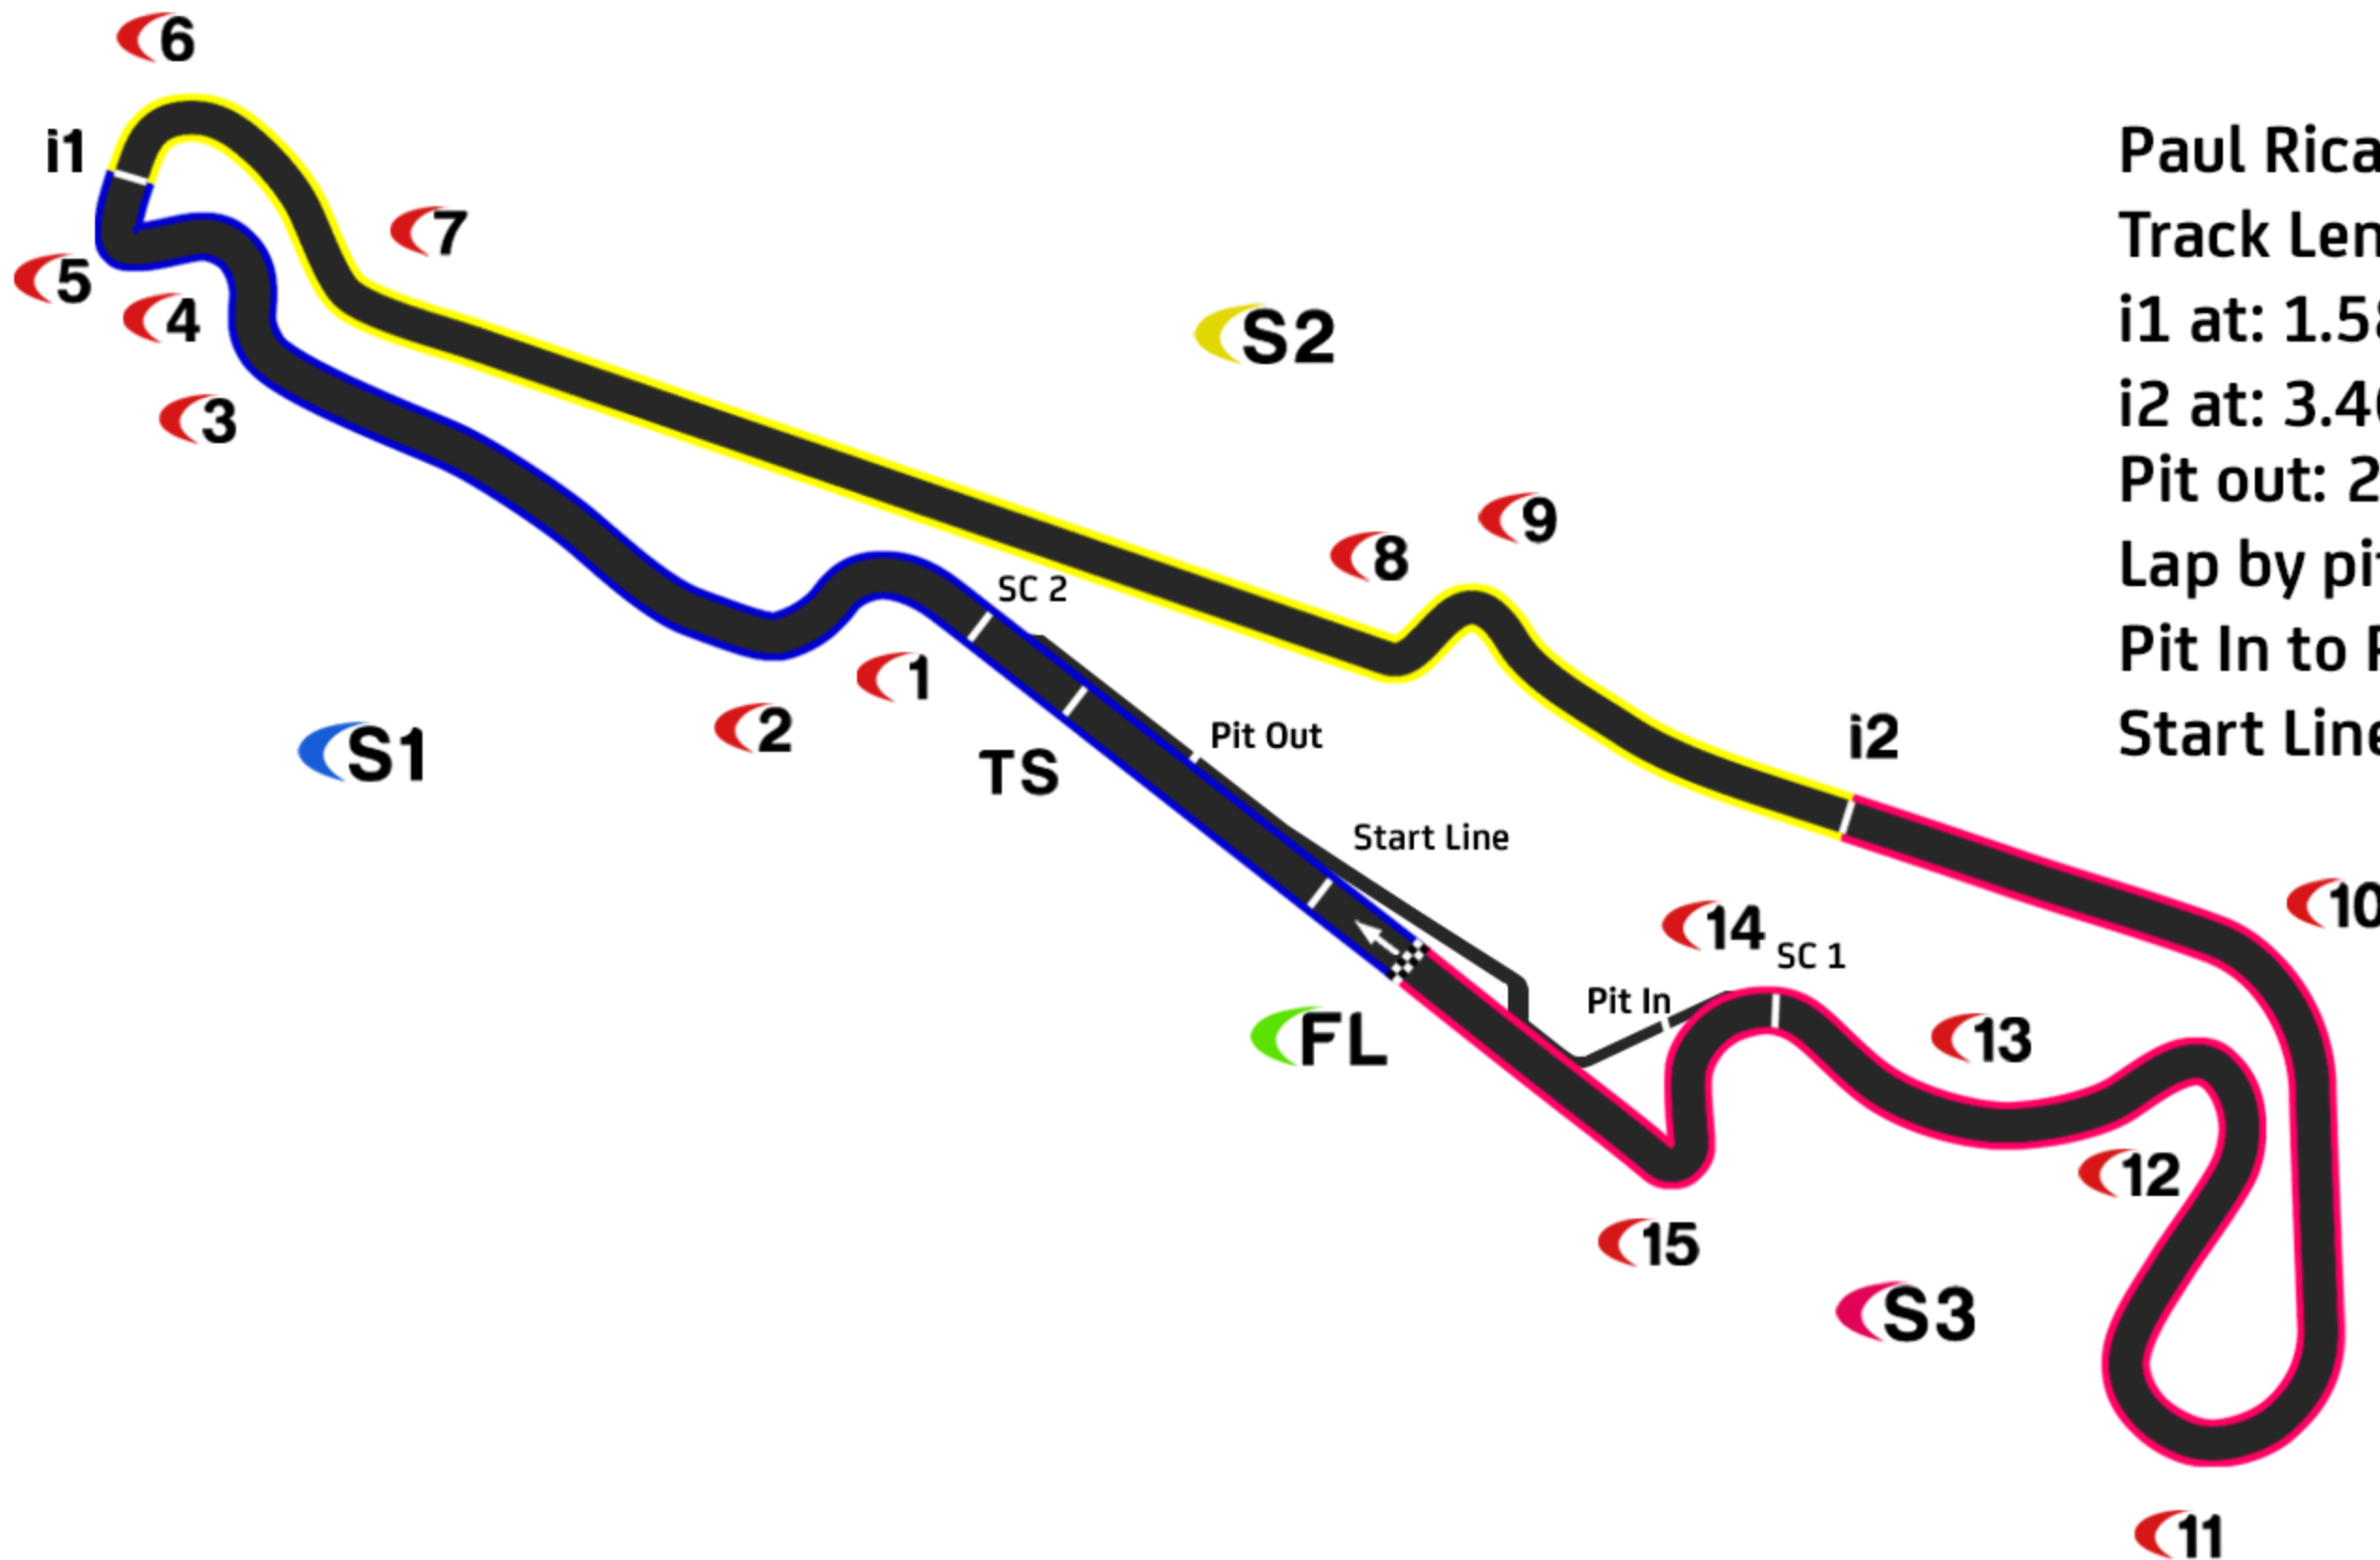

# LIGIER

EUROPEAN SERIES

Paul Ricard  
Track Length: 5.821 m.  
i1 at: 1.583 m.  
i2 at: 3.462 m.  
Pit out: 277,1m.  
Lap by pit : 5.711 m.  
Pit In to Pit out: 414,70m.  
Start Line Offset: 111 m.