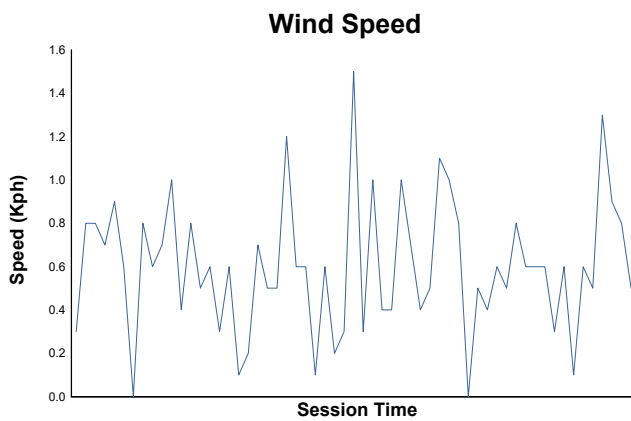

LIGIER

EUROPEAN SERIES

Ligier European Series Barcelona Heat Race 1

Weather Report

Track Status: **DRY**