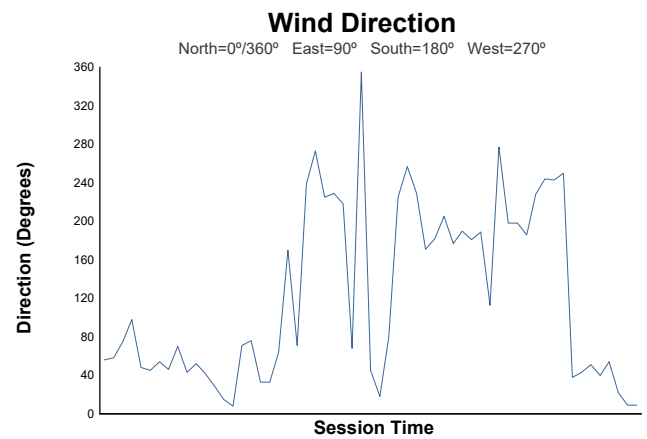

LIGIER

EUROPEAN SERIES

Ligier European Series Barcelona Heat Race 1

Weather Report

Track Status: **DRY**