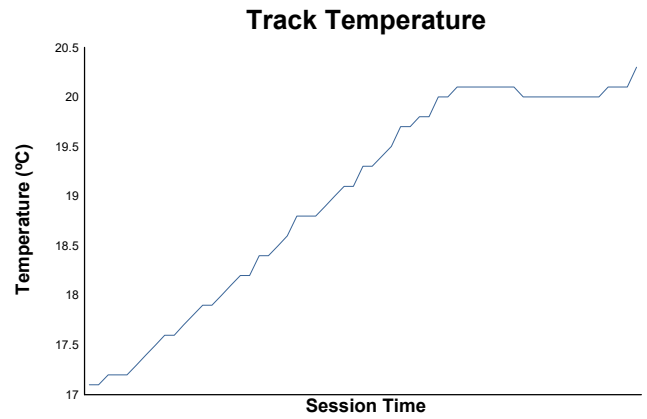

LIGIER

EUROPEAN SERIES

Ligier European Series Barcelona Heat Race 1

Weather Report

Track Status: **DRY**