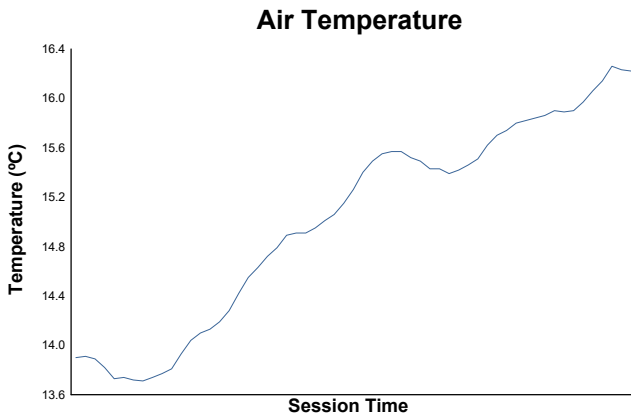

LIGIER

EUROPEAN SERIES

Ligier European Series Barcelona Heat Race 1

Weather Report

Track Status: **DRY**