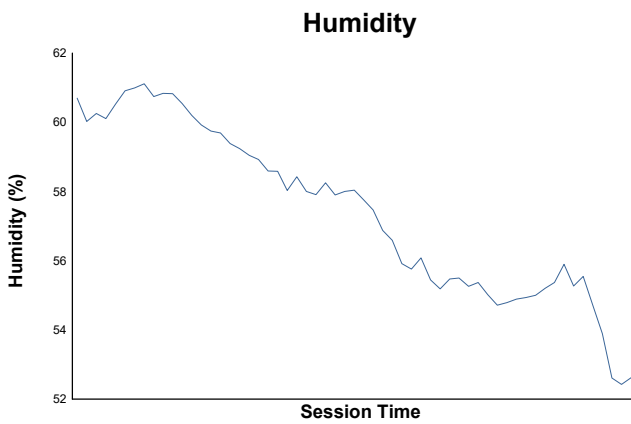

LIGIER

EUROPEAN SERIES

Ligier European Series Barcelona Heat Race 1

Weather Report

Track Status: **DRY**