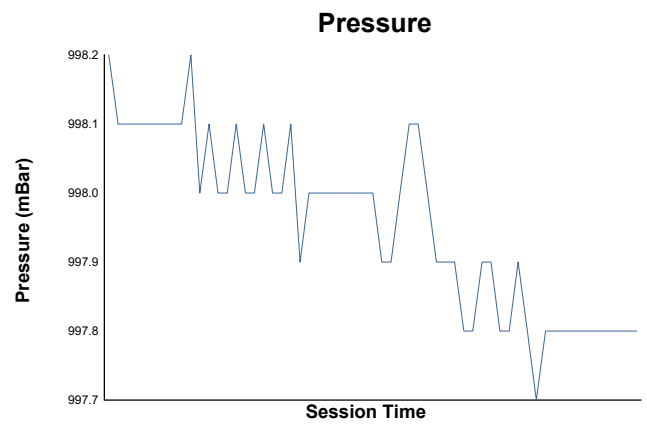

LIGIER

EUROPEAN SERIES

Ligier European Series Barcelona Heat Race 1

Weather Report

Track Status: **DRY**