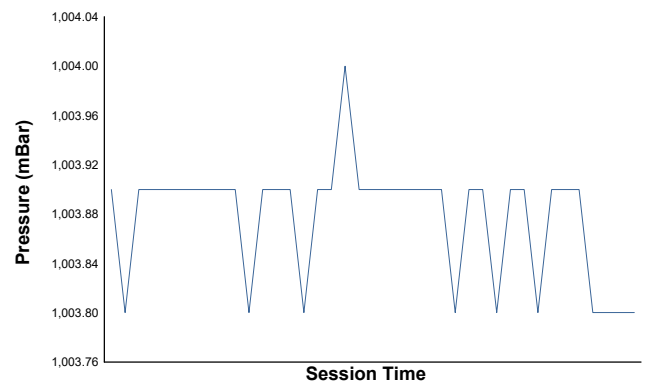

LIGIER

EUROPEAN SERIES

Ligier European Series

Barcelona Heat

Free Practice 1

Weather Report

Air Temperature

Track Temperature

Humidity

Pressure

Wind Speed

Wind Direction

North=0°/360° East=90° South=180° West=270°

Track Status: **DRY**