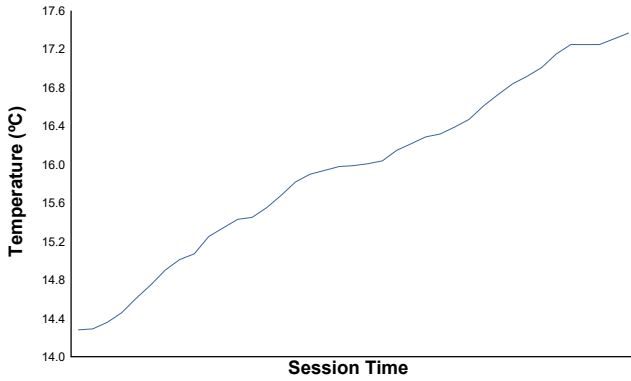

LIGIER

EUROPEAN SERIES

Ligier European Series

Barcelona Heat

Free Practice 1

Weather Report

Air Temperature

Track Temperature

Humidity

Pressure

Wind Speed

Wind Direction

North=0°/360° East=90° South=180° West=270°

Track Status: **DRY**