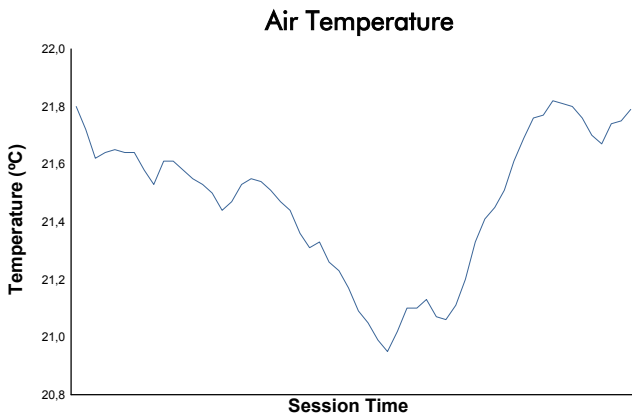

LIGIER

EUROPEAN SERIES

Ligier European Series

Portimao Heat

Race 2

Weather Report

Track Status: **DRY**