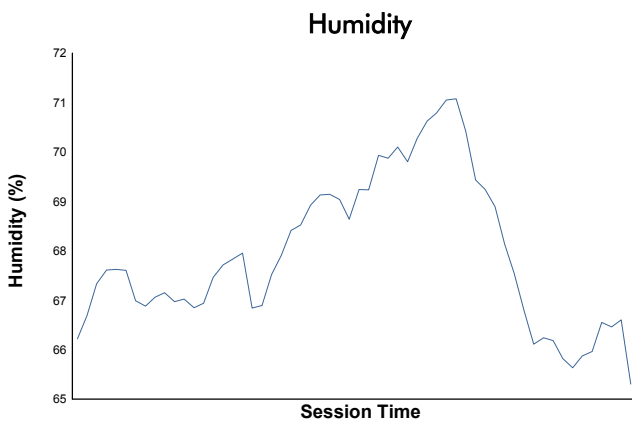

LIGIER

EUROPEAN SERIES

Ligier European Series

Portimao Heat

Race 2

Weather Report

Track Status: **DRY**