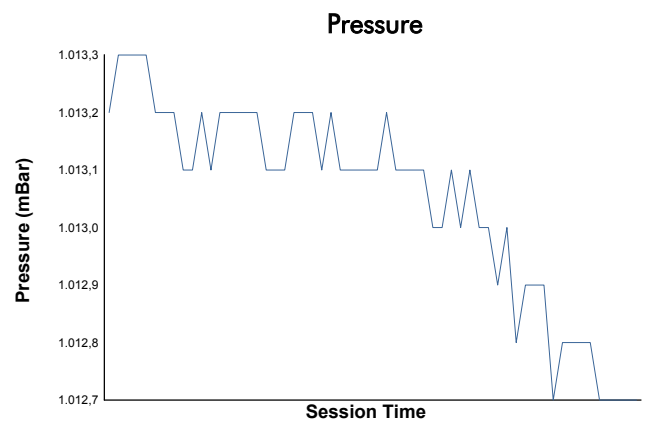

LIGIER

EUROPEAN SERIES

Ligier European Series

Portimao Heat

Race 2

Weather Report

Track Status: **DRY**