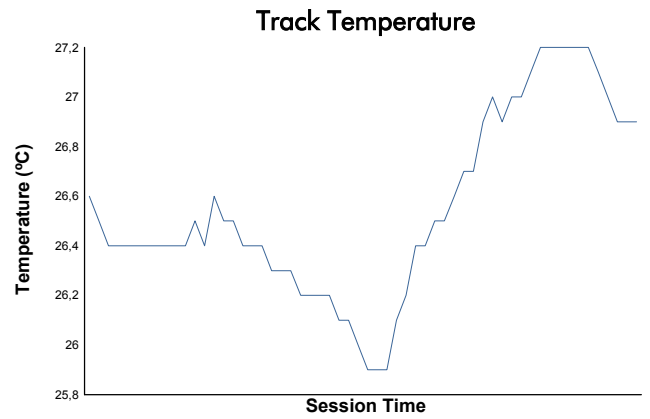

LIGIER

EUROPEAN SERIES

Ligier European Series

Portimao Heat

Race 2

Weather Report

Track Status: **DRY**