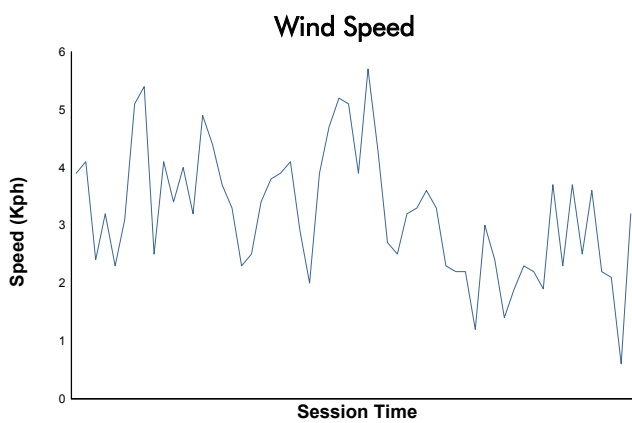

LIGIER

EUROPEAN SERIES

Ligier European Series

Portimao Heat

Race 2

Weather Report

Track Status: **DRY**