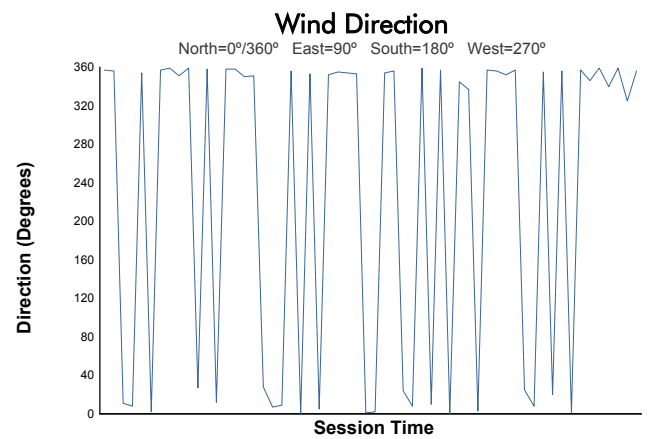

LIGIER

EUROPEAN SERIES

Ligier European Series

Portimao Heat

Race 2

Weather Report

Track Status: **DRY**