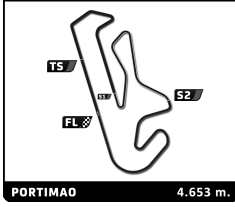

LIGIER

EUROPEAN SERIES

Ligier European Series

Portimao Heat

Race 2

Fastest Lap Sequence

Elapsed	No Team	Car	Cat	Driver	Time	Kph	Driver's Lap	
3:38.480	77	RLR M Sport	Ligier JS P4	JS P4	Ian AGUILERA	1:47.313	156.1	2
3:39.462	32	Team Virage	Ligier JS P4	JS P4	Mikkel GAARDE PEDERSEN	1:47.188	156.3	2
5:25.031	77	RLR M Sport	Ligier JS P4	JS P4	Ian AGUILERA	1:46.551	157.2	3
7:12.885	32	Team Virage	Ligier JS P4	JS P4	Mikkel GAARDE PEDERSEN	1:46.454	157.4	4
8:59.573	1	Team Virage	Ligier JS P4	JS P4	Theo MICOURIS	1:46.204	157.7	5
10:45.524	1	Team Virage	Ligier JS P4	JS P4	Theo MICOURIS	1:45.951	158.1	6