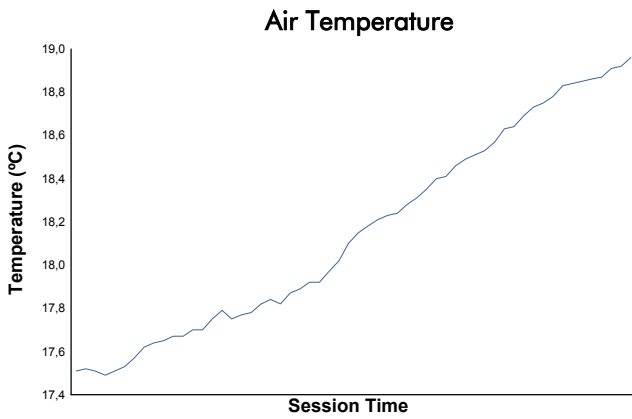

LIGIER

EUROPEAN SERIES

Ligier European Series

Portimao Heat

Race 1

Weather Report

Track Status: **DRY**