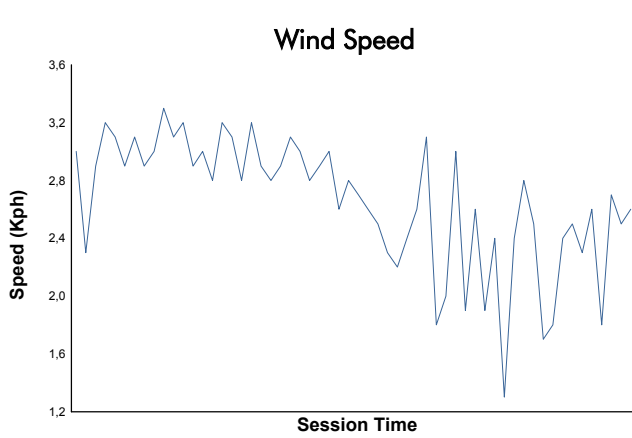

LIGIER

EUROPEAN SERIES

Ligier European Series

Portimao Heat

Race 1

Weather Report

Track Status: **DRY**