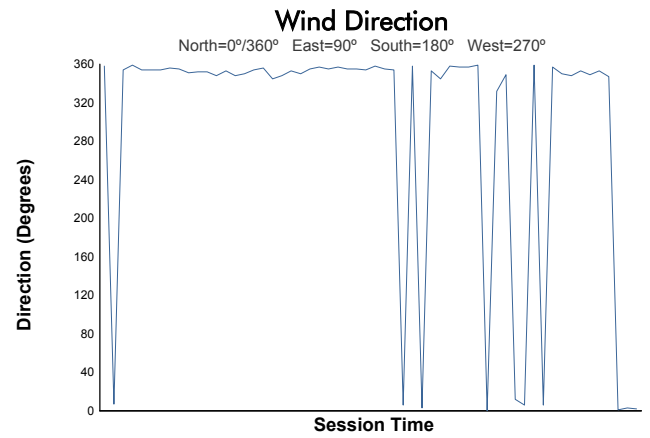

LIGIER

EUROPEAN SERIES

Ligier European Series

Portimao Heat

Race 1

Weather Report

Track Status: **DRY**