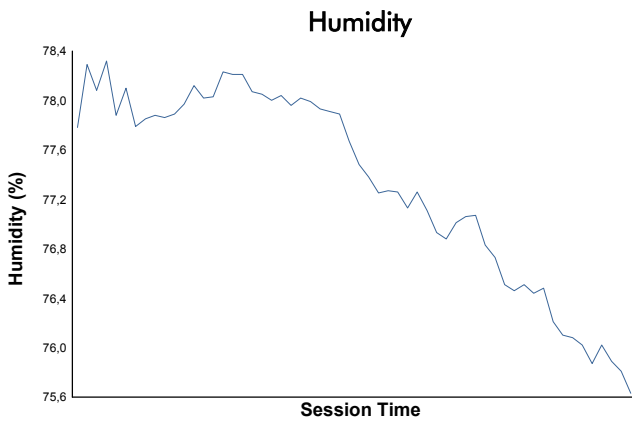

LIGIER

EUROPEAN SERIES

Ligier European Series

Portimao Heat

Race 1

Weather Report

Track Status: **DRY**