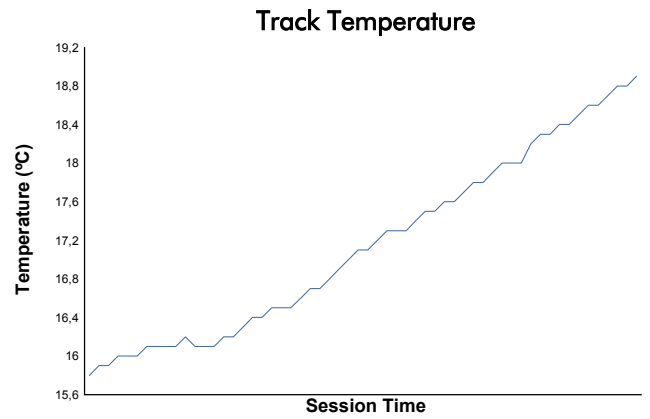

LIGIER

EUROPEAN SERIES

Ligier European Series

Portimao Heat

Race 1

Weather Report

Track Status: **DRY**