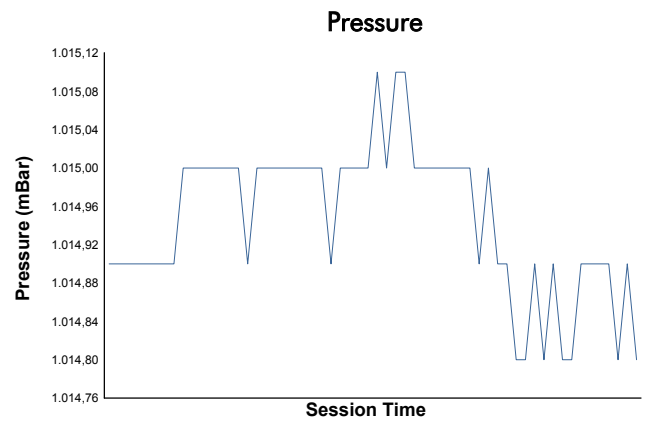

LIGIER

EUROPEAN SERIES

Ligier European Series

Portimao Heat

Race 1

Weather Report

Track Status: **DRY**