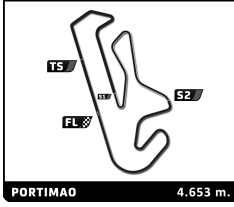

LIGIER

EUROPEAN SERIES

Ligier European Series

Portimao Heat

Race 1

Fastest Lap Sequence

Elapsed	No Team	Car	Cat	Driver	Time	Kph	Driver's Lap	
3:38.683	77	RLR M Sport	Ligier JS P4	JS P4	Ian AGUILERA	1:47.984	155.1	2
15:48.227	77	RLR M Sport	Ligier JS P4	JS P4	Ian AGUILERA	1:46.787	156.9	7
19:21.547	77	RLR M Sport	Ligier JS P4	JS P4	Ian AGUILERA	1:46.468	157.3	9
40:37.459	77	RLR M Sport	Ligier JS P4	JS P4	Ian AGUILERA	1:46.424	157.4	18
46:00.478	1	Team Virage	Ligier JS P4	JS P4	Theo MICOURIS	1:46.414	157.4	7
49:30.074	77	RLR M Sport	Ligier JS P4	JS P4	Ian AGUILERA	1:46.304	157.6	23
51:19.707	1	Team Virage	Ligier JS P4	JS P4	Theo MICOURIS	1:46.073	157.9	10
53:05.515	1	Team Virage	Ligier JS P4	JS P4	Theo MICOURIS	1:45.808	158.3	11