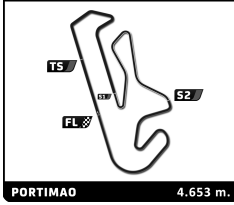

LIGIER

EUROPEAN SERIES

Ligier European Series

Portimao Heat

Qualifying Practice 1

Fastest Lap Sequence

Elapsed	No Team	Car	Cat	Driver	Time	Kph	Driver's Lap
3:48.049	4 Nielsen Racing	Ligier JS P4	JS P4	Ben CAISLEY	1:51.206	150.6	2
3:49.886	66 Team Virage	Ligier JS P4	JS P4	Jeronimo BERRIO	1:48.608	154.2	2
5:37.709	66 Team Virage	Ligier JS P4	JS P4	Jeronimo BERRIO	1:47.823	155.4	3
5:47.477	32 Team Virage	Ligier JS P4	JS P4	Brandon MCCAUGHAN	1:47.547	155.8	3
7:28.598	6 ANS Motorsport	Ligier JS P4	JS P4	Iko SEGRET	1:46.290	157.6	4
7:30.380	77 RLR M Sport	Ligier JS P4	JS P4	Ian AGUILERA	1:46.193	157.7	4
9:11.934	66 Team Virage	Ligier JS P4	JS P4	Jeronimo BERRIO	1:45.860	158.2	5
9:16.004	77 RLR M Sport	Ligier JS P4	JS P4	Ian AGUILERA	1:45.624	158.6	5