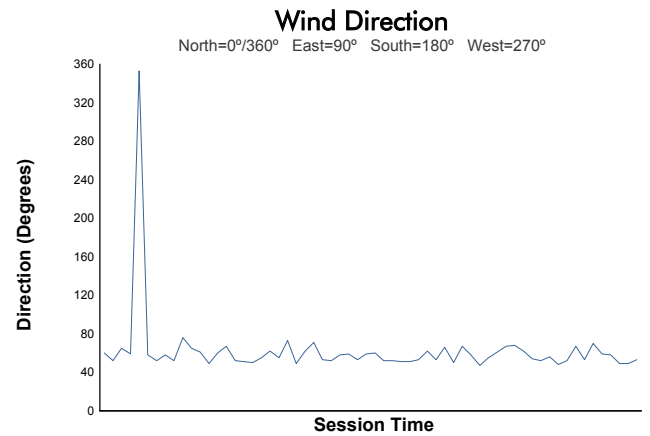

LIGIER

EUROPEAN SERIES

Ligier European Series Spa-Francorchamps Heat Race 2

Weather Report

Track Status: **DRY**