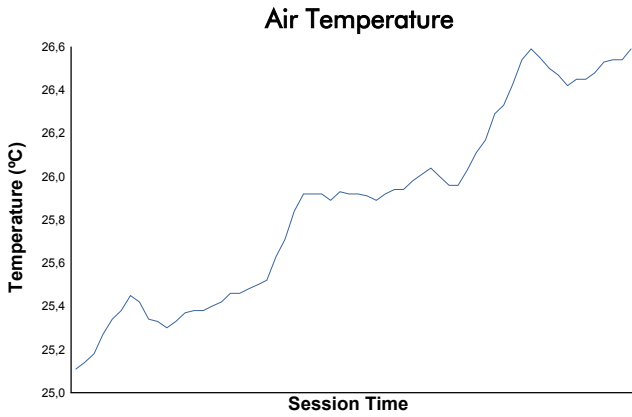

LIGIER

EUROPEAN SERIES

Ligier European Series Spa-Francorchamps Heat Race 2

Weather Report

Track Status: **DRY**