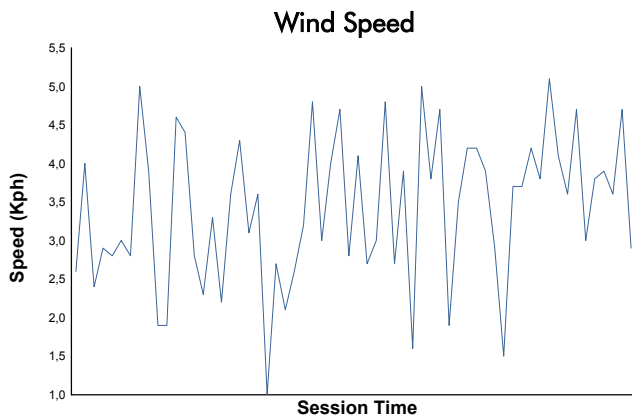

LIGIER

EUROPEAN SERIES

Ligier European Series Spa-Francorchamps Heat Race 2

Weather Report

Track Status: **DRY**