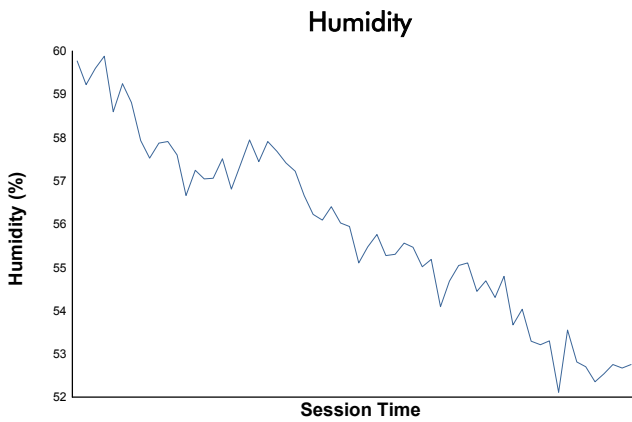

LIGIER

EUROPEAN SERIES

Ligier European Series Spa-Francorchamps Heat Race 2

Weather Report

Track Status: **DRY**