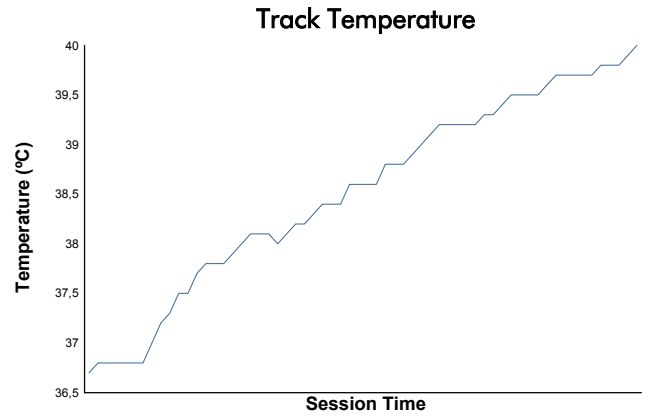

LIGIER

EUROPEAN SERIES

Ligier European Series Spa-Francorchamps Heat Race 2

Weather Report

Track Status: **DRY**