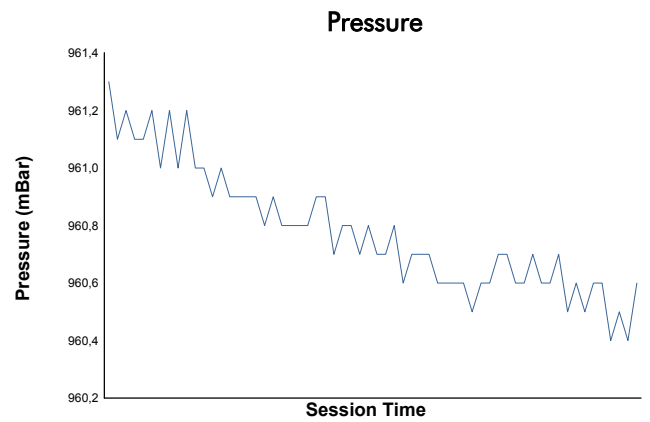

LIGIER

EUROPEAN SERIES

Ligier European Series Spa-Francorchamps Heat Race 2

Weather Report

Track Status: **DRY**