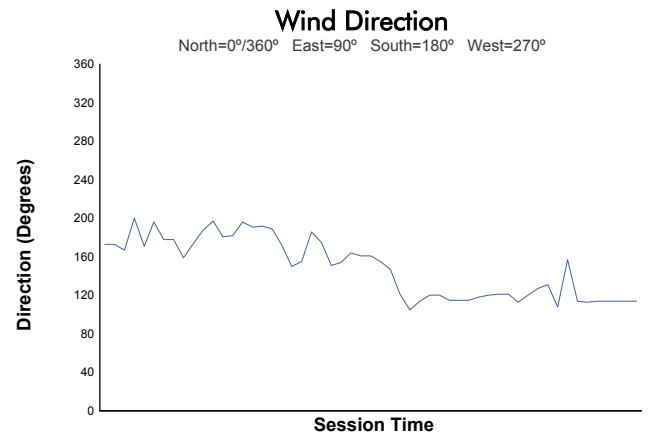

Ligier European Series

Portimao Heat

Race 2

Weather Report

Track Status: **WET**