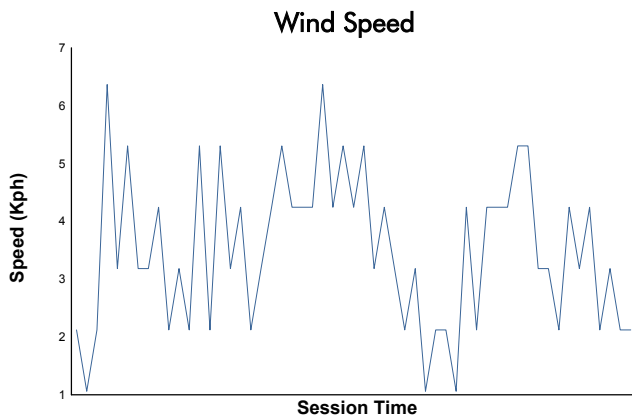

Ligier European Series

Portimao Heat

Race 2

Weather Report

Track Status: **WET**