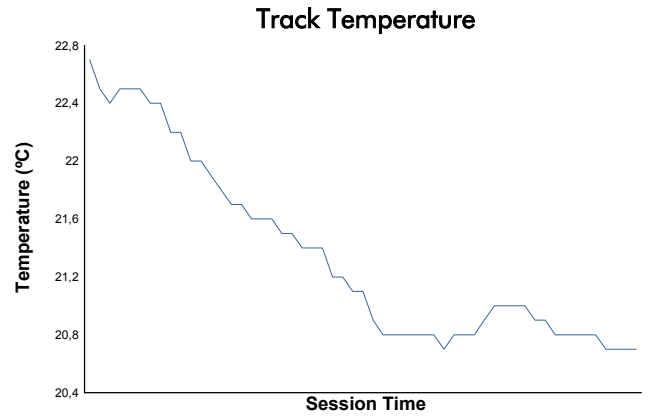

Ligier European Series

Portimao Heat

Race 2

Weather Report

Track Status: **WET**