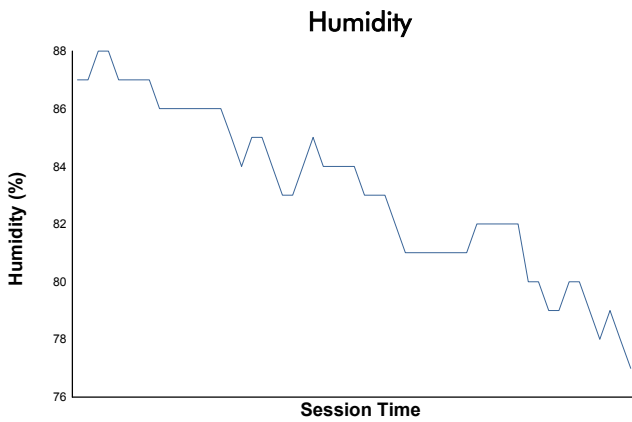

Ligier European Series

Portimao Heat

Race 2

Weather Report

Track Status: **WET**