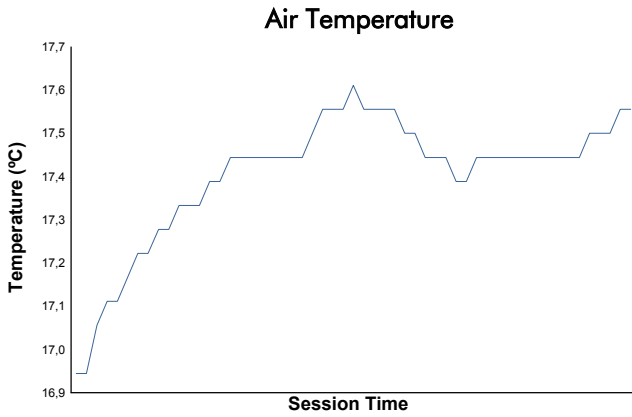

Ligier European Series

Portimao Heat

Race 2

Weather Report

Track Status: **WET**