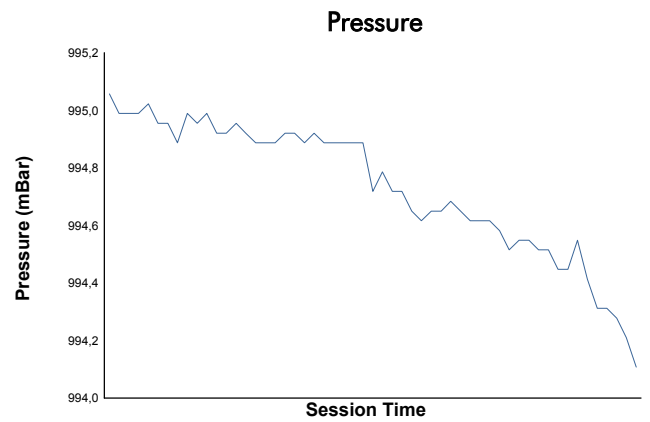

Ligier European Series

Portimao Heat

Race 2

Weather Report

Track Status: **WET**