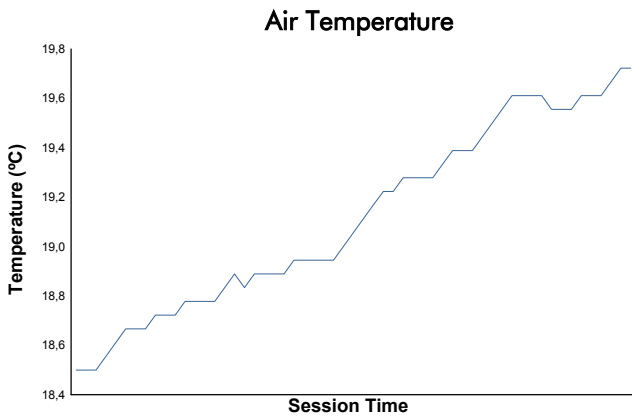

Ligier European Series

Portimao Heat

Race 1

Weather Report

Track Status: **WET**