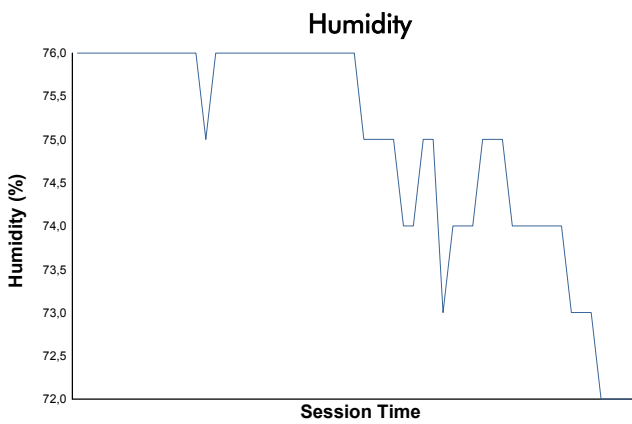

Ligier European Series

Portimao Heat

Race 1

Weather Report

Track Status: **WET**