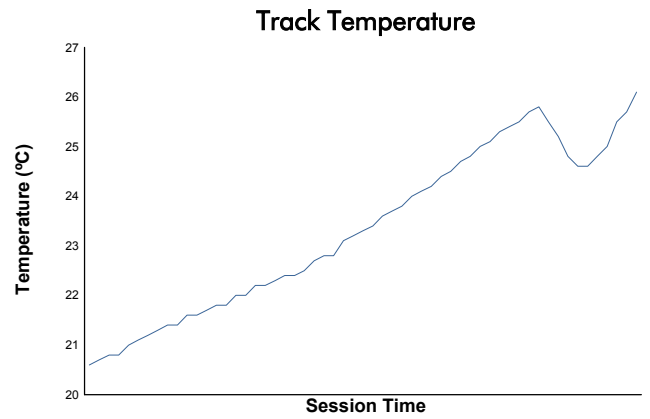

Ligier European Series

Portimao Heat

Race 1

Weather Report

Track Status: **WET**