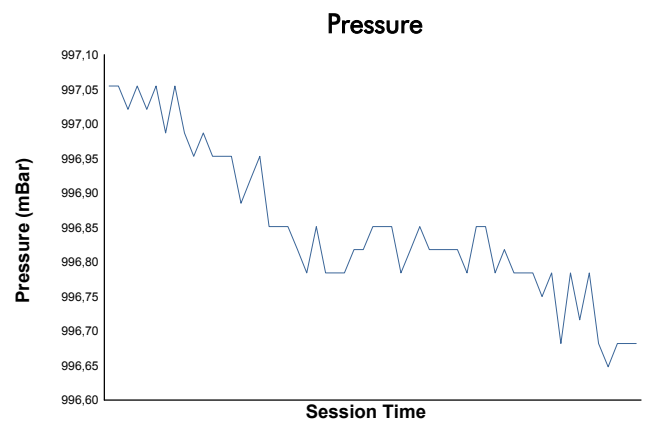

Ligier European Series

Portimao Heat

Race 1

Weather Report

Track Status: **WET**