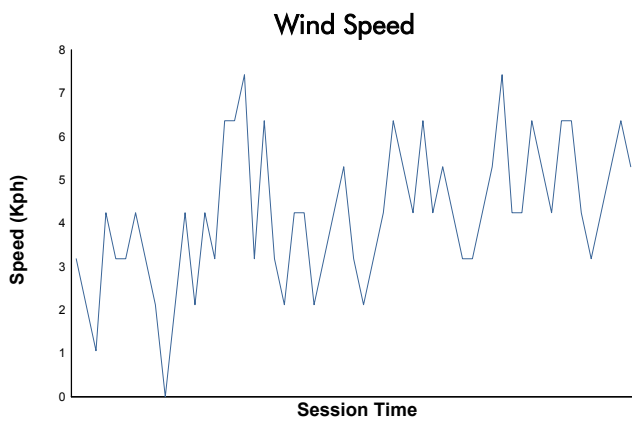

Ligier European Series

Portimao Heat

Race 1

Weather Report

Track Status: **WET**