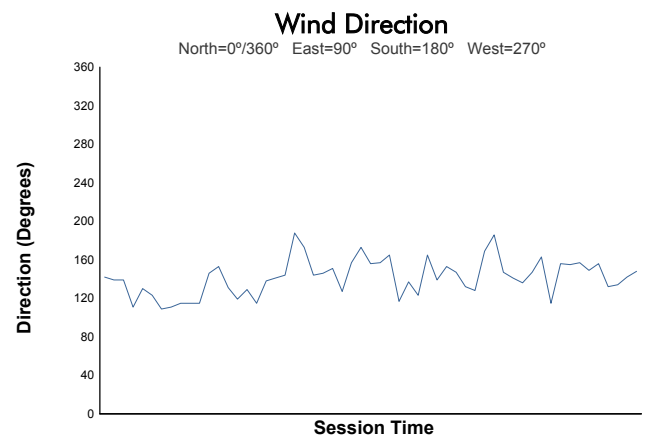

Ligier European Series

Portimao Heat

Race 1

Weather Report

Track Status: **WET**