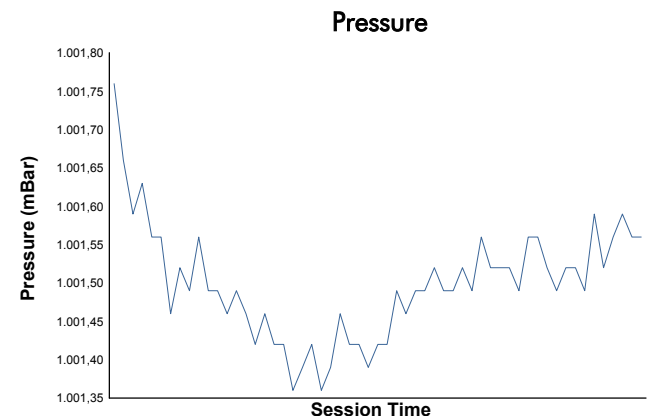

Ligier European Series
Portimao Heat
Race 2
Weather Report

Track Status: **DRY**