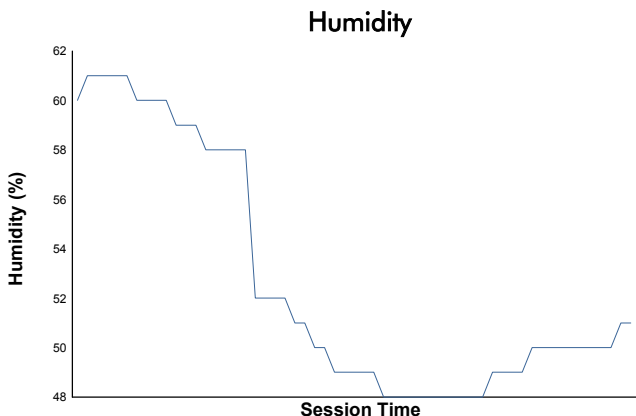

Ligier European Series
Portimao Heat
Race 2
Weather Report

Track Status: **DRY**