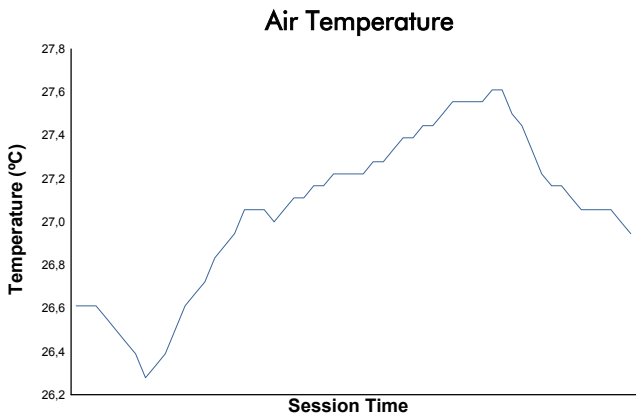

Ligier European Series
Portimao Heat
Race 2
Weather Report

Track Status: **DRY**