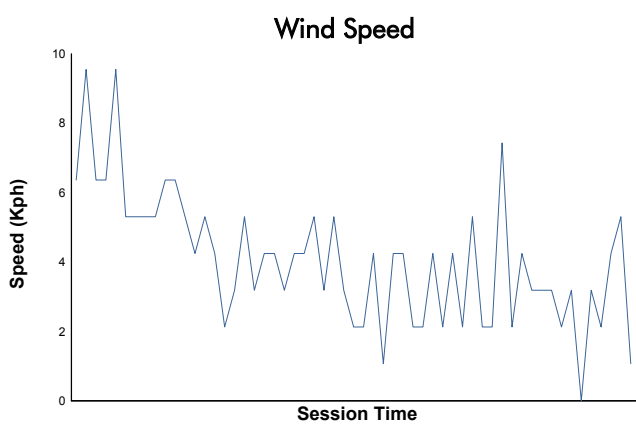

Ligier European Series
Portimao Heat
Race 2
Weather Report

Track Status: **DRY**