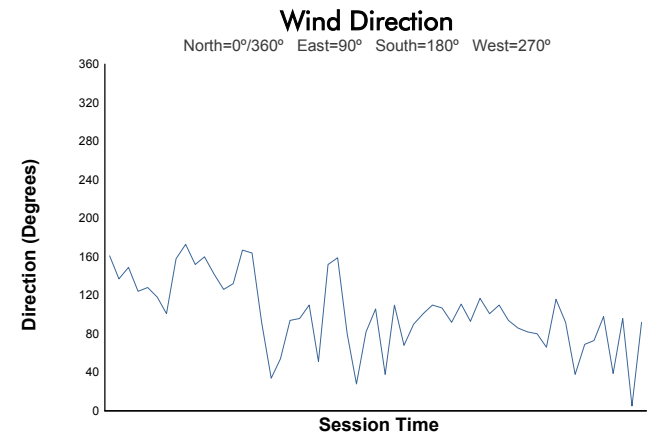

Ligier European Series
Portimao Heat
Race 2
Weather Report

Track Status: **DRY**