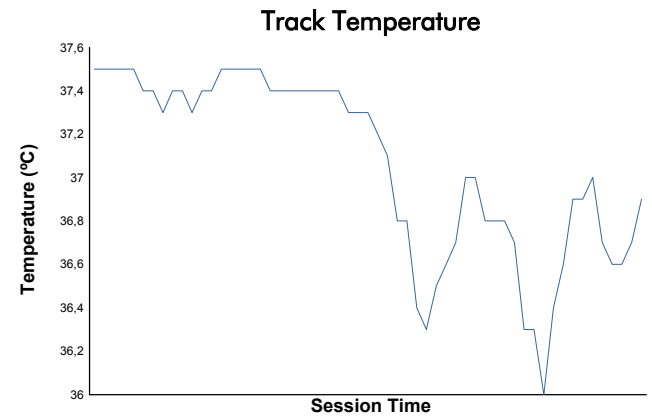

Ligier European Series
Portimao Heat
Race 2
Weather Report

Track Status: **DRY**