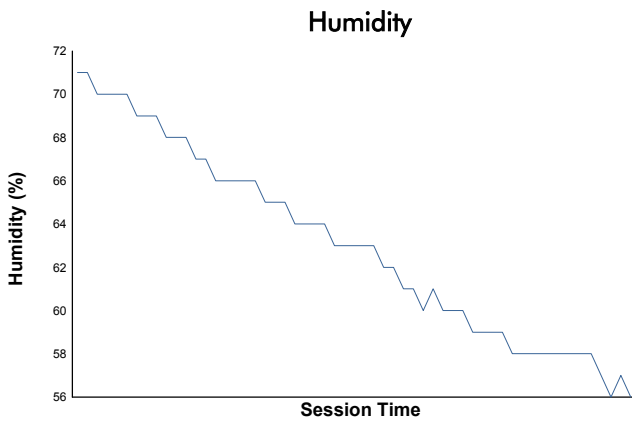

Ligier European Series
Portimao Heat
Race 1
Weather Report

Track Status: **DRY**