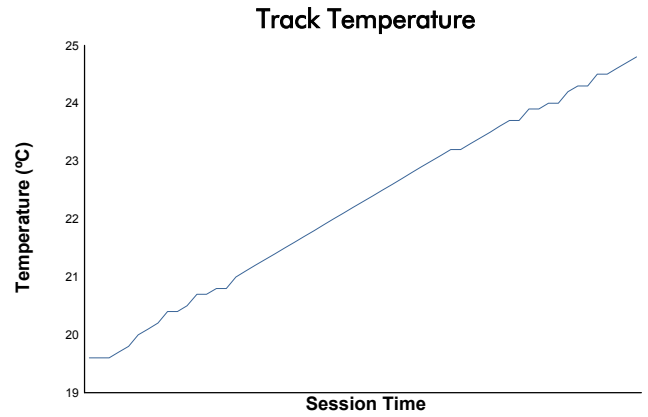

Ligier European Series
Portimao Heat
Race 1
Weather Report

Track Status: **DRY**