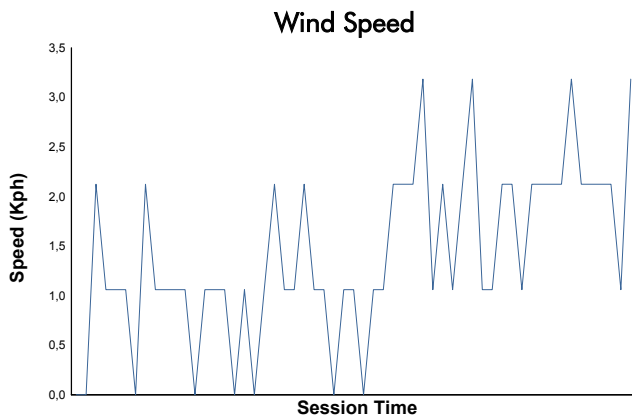

Ligier European Series
Portimao Heat
Race 1
Weather Report

Track Status: **DRY**