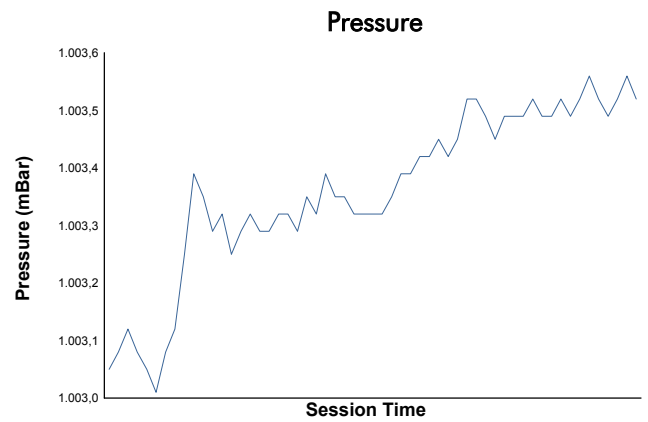

Ligier European Series
Portimao Heat
Race 1
Weather Report

Track Status: **DRY**