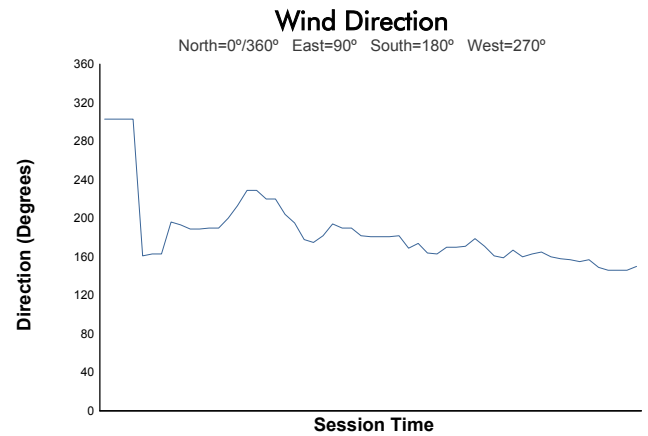

Ligier European Series
Portimao Heat
Race 1
Weather Report

Track Status: **DRY**