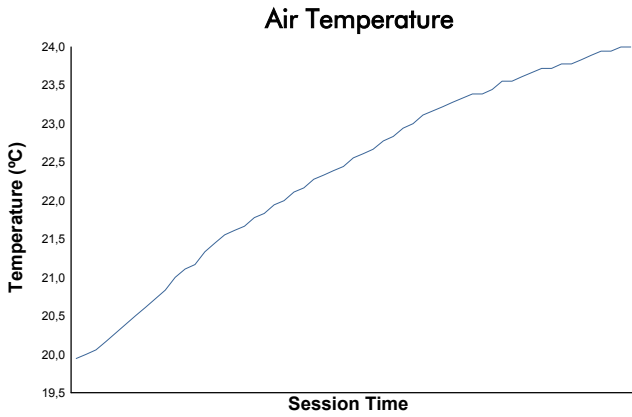

Ligier European Series
Portimao Heat
Race 1
Weather Report

Track Status: **DRY**