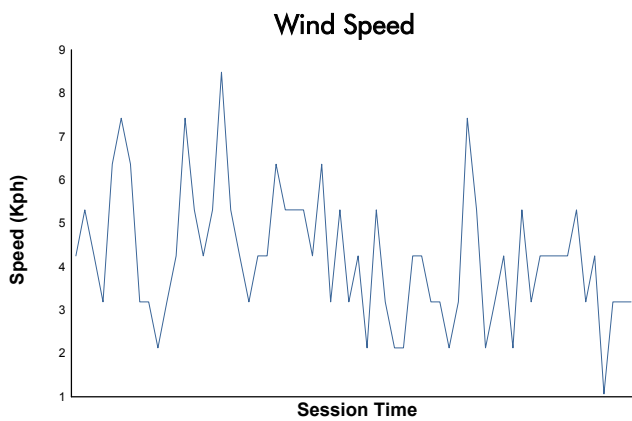

Portimao Heat

Ligier European Series

Race 2

Weather Report

Track Status: **DRY**