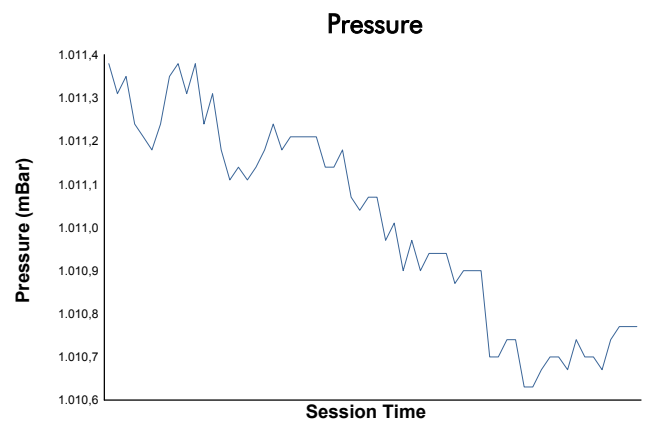

Portimao Heat

Ligier European Series

Race 2

Weather Report

Track Status: **DRY**