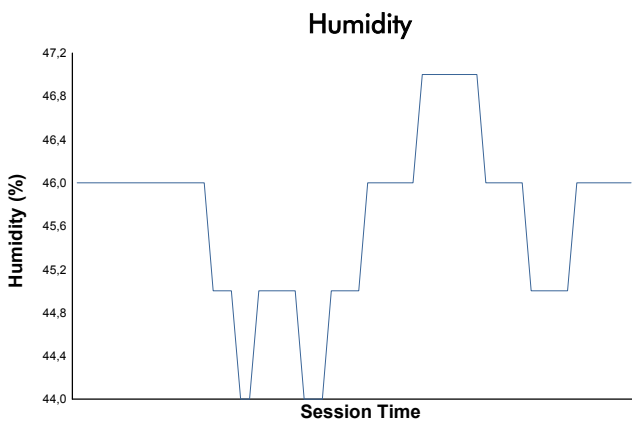

Portimao Heat

Ligier European Series

Race 2

Weather Report

Track Status: **DRY**