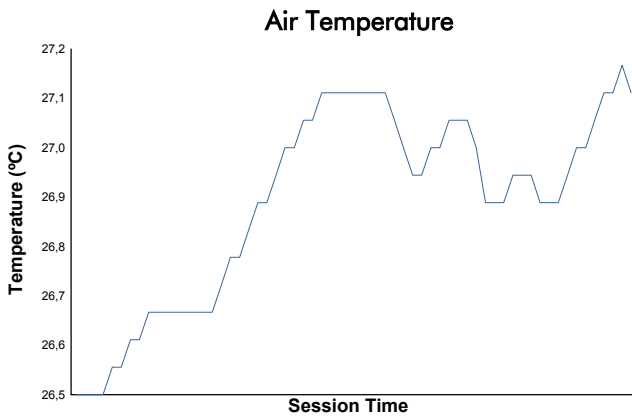

Portimao Heat

Ligier European Series

Race 2

Weather Report

Track Status: **DRY**