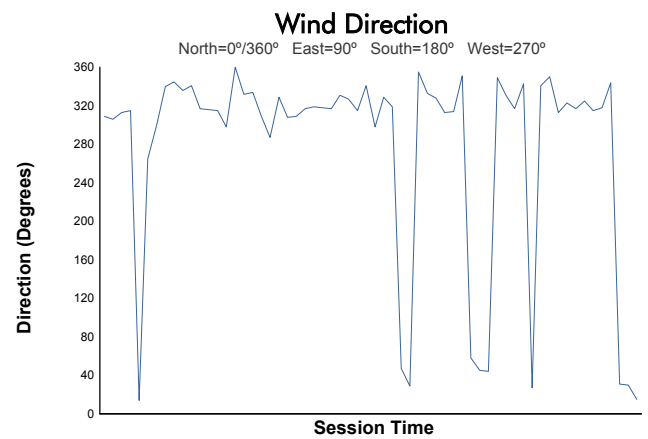

Portimao Heat

Ligier European Series

Race 2

Weather Report

Track Status: **DRY**