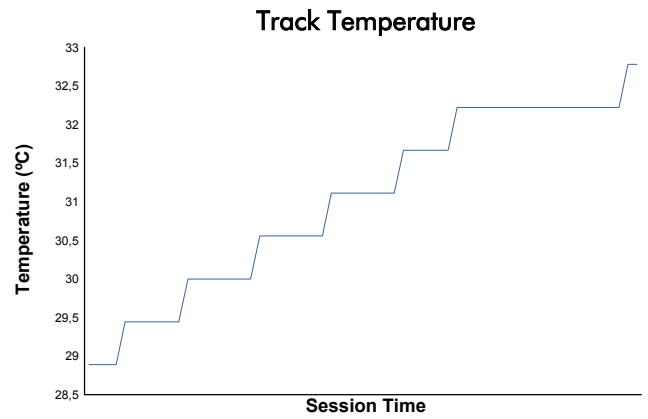

Portimao Heat

Ligier European Series

Race 2

Weather Report

Track Status: **DRY**